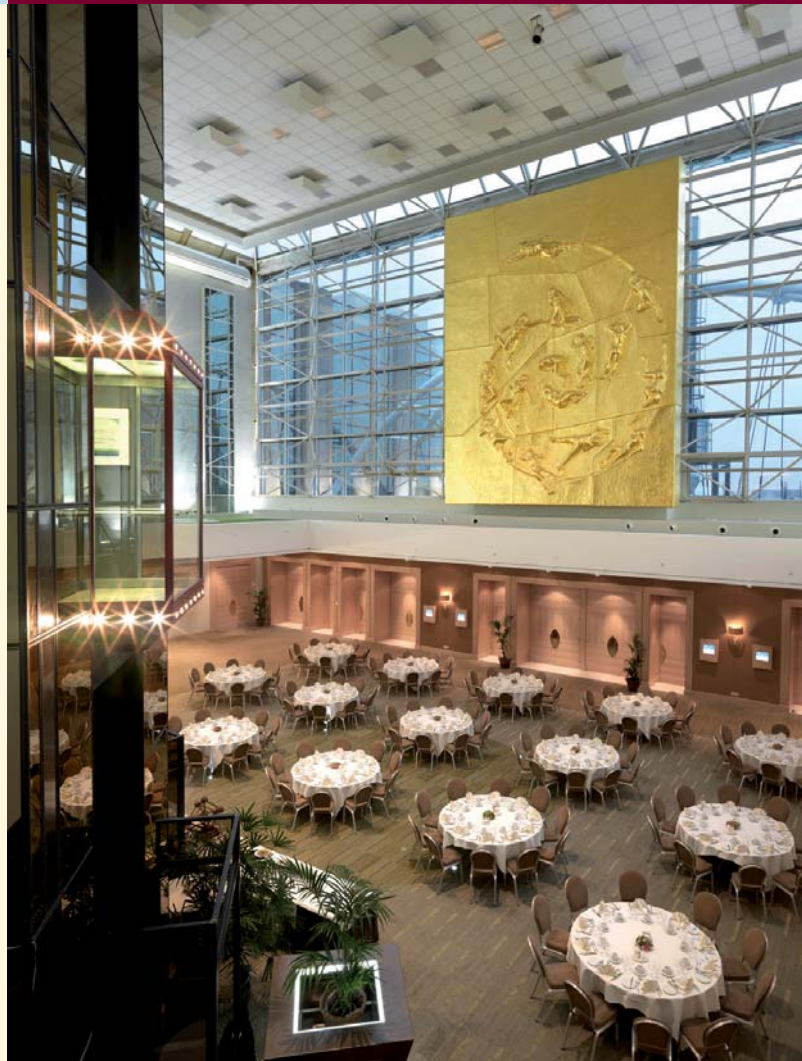

From Luxemburg/Namur

Take Highway E411 to Ring,
continue to Brussels Airport,
about 10 km.

**SHERATON BRUSSELS
AIRPORT HOTEL**
Brussels Airport
1930 Zaventem, Belgium

t — 32 2 710 80 00

f — 32 2 710 80 80

sheraton.com/brusselsairport